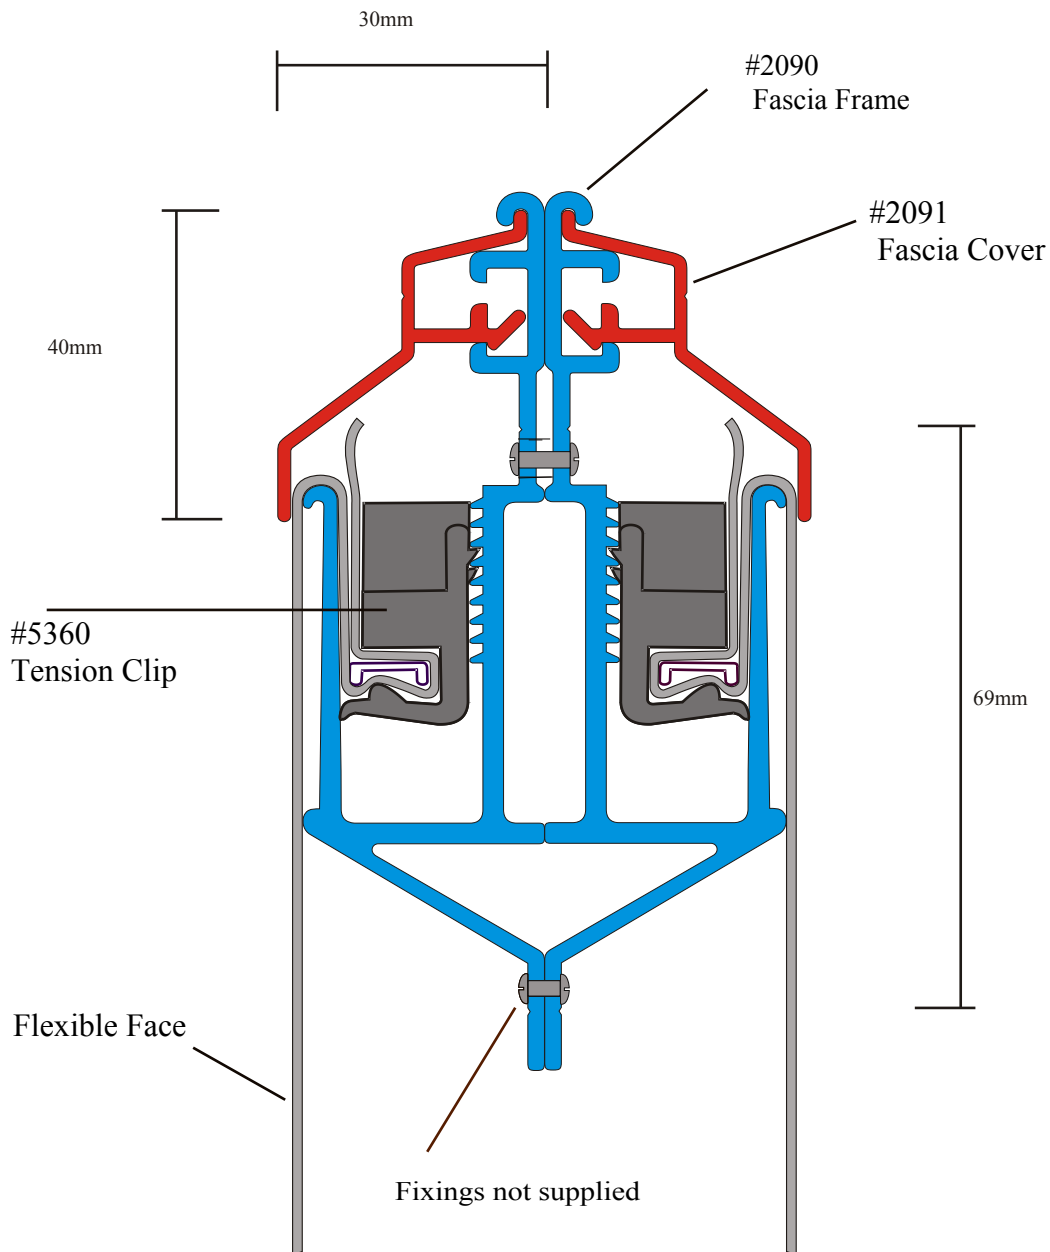

Non Illuminated Fascia Frame  
Double Sided

Profiles #2090 & #2091 used to make a double sided Fascia Frame