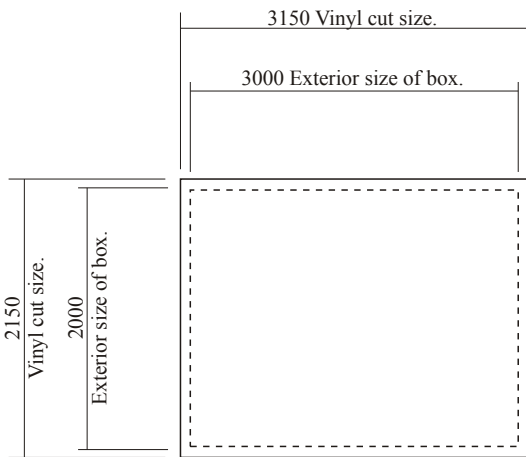

Econoflex #7010 Flat top (199mm) With 2121 cover

Assembled frame and vinyl sizes.

Vinyl cutting sizes

Add 150mm to the height and width (75mm on each side) of the finished size of the frame #7000
ie. For a frame that has overall measurements of 3000 x 2000mm,
the vinyl should measure 3150 x 2150mm.