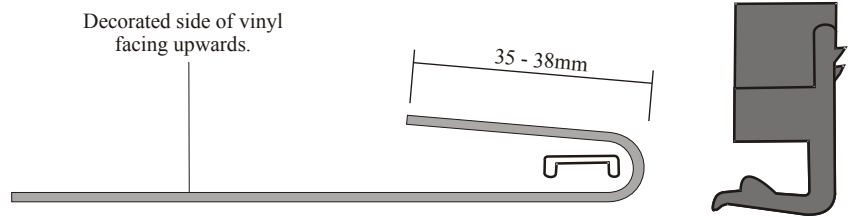

Econoflex #7010 Flat top (199mm) With 2121 cover

Assembled frame and vinyl sizes.

Vinyl cutting sizes

Add 150mm to the height and width (75mm on each side) of the finished size of the frame #7000
ie. For a frame that has overall measurements of 3000 x 2000mm,
the vinyl should measure 3150 x 2150mm.