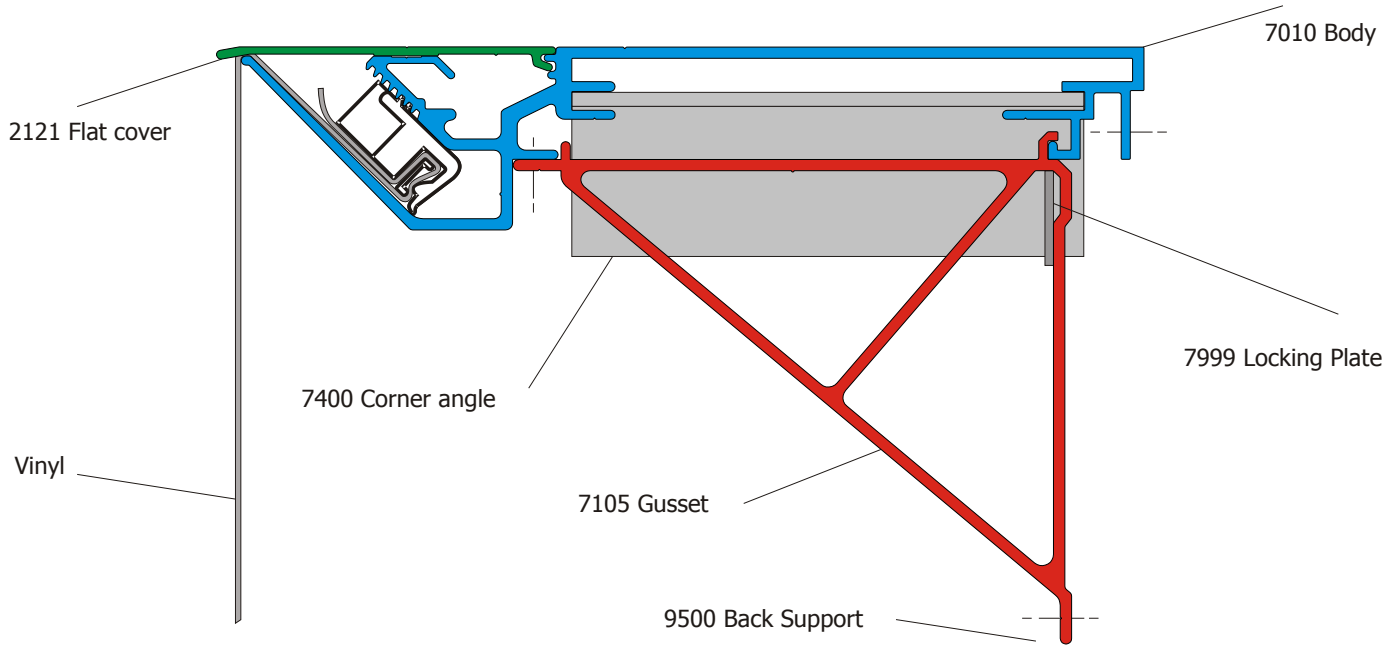

Econoflex #7010 Flat top (199mm) With 2121 cover

Assembled frame and vinyl sizes.

Vinyl cutting sizes

Add 150mm to the height and width (75mm on each side) of the finished size of the frame #7000
ie. For a frame that has overall measurements of 3000 x 2000mm,
the vinyl should measure 3150 x 2150mm.