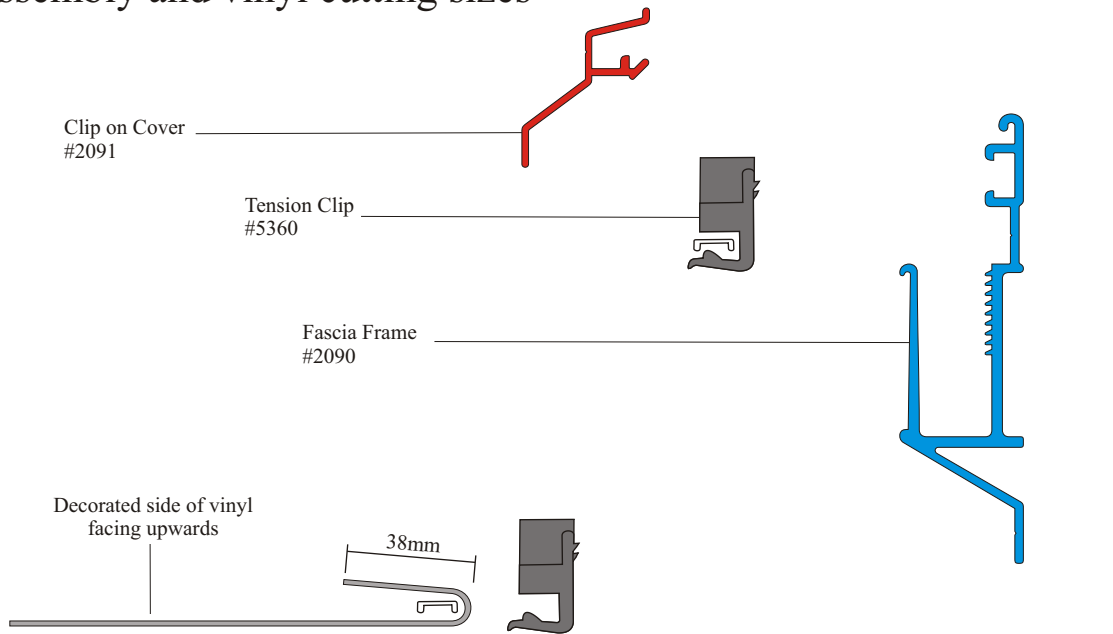

Non Illuminated Fascia Frame #2090 & Clip on Cover #2091

Assembly and vinyl cutting sizes

Vinyl cutting sizes

Add 76mm to the height and width of the finished size of the frame #2090
ie. For a frame that has overall measurements of 2000 x 1000mm,
the vinyl should measure 2076 x 1076mm.