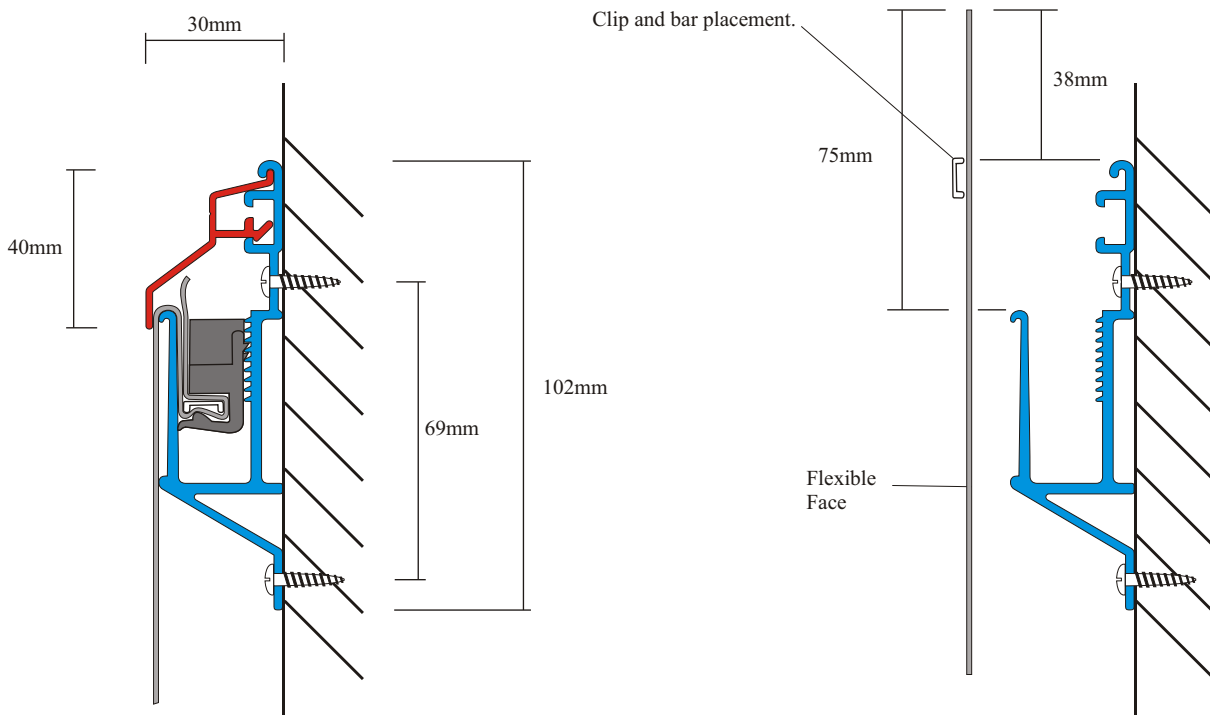

Non Illuminated Fascia Frame #2090 & Clip on Cover #2091

Assembly and vinyl cutting sizes

Vinyl cutting sizes

Add 76mm to the height and width of the finished size of the frame #2090
ie. For a frame that has overall measurements of 2000 x 1000mm,
the vinyl should measure 2076 x 1076mm.